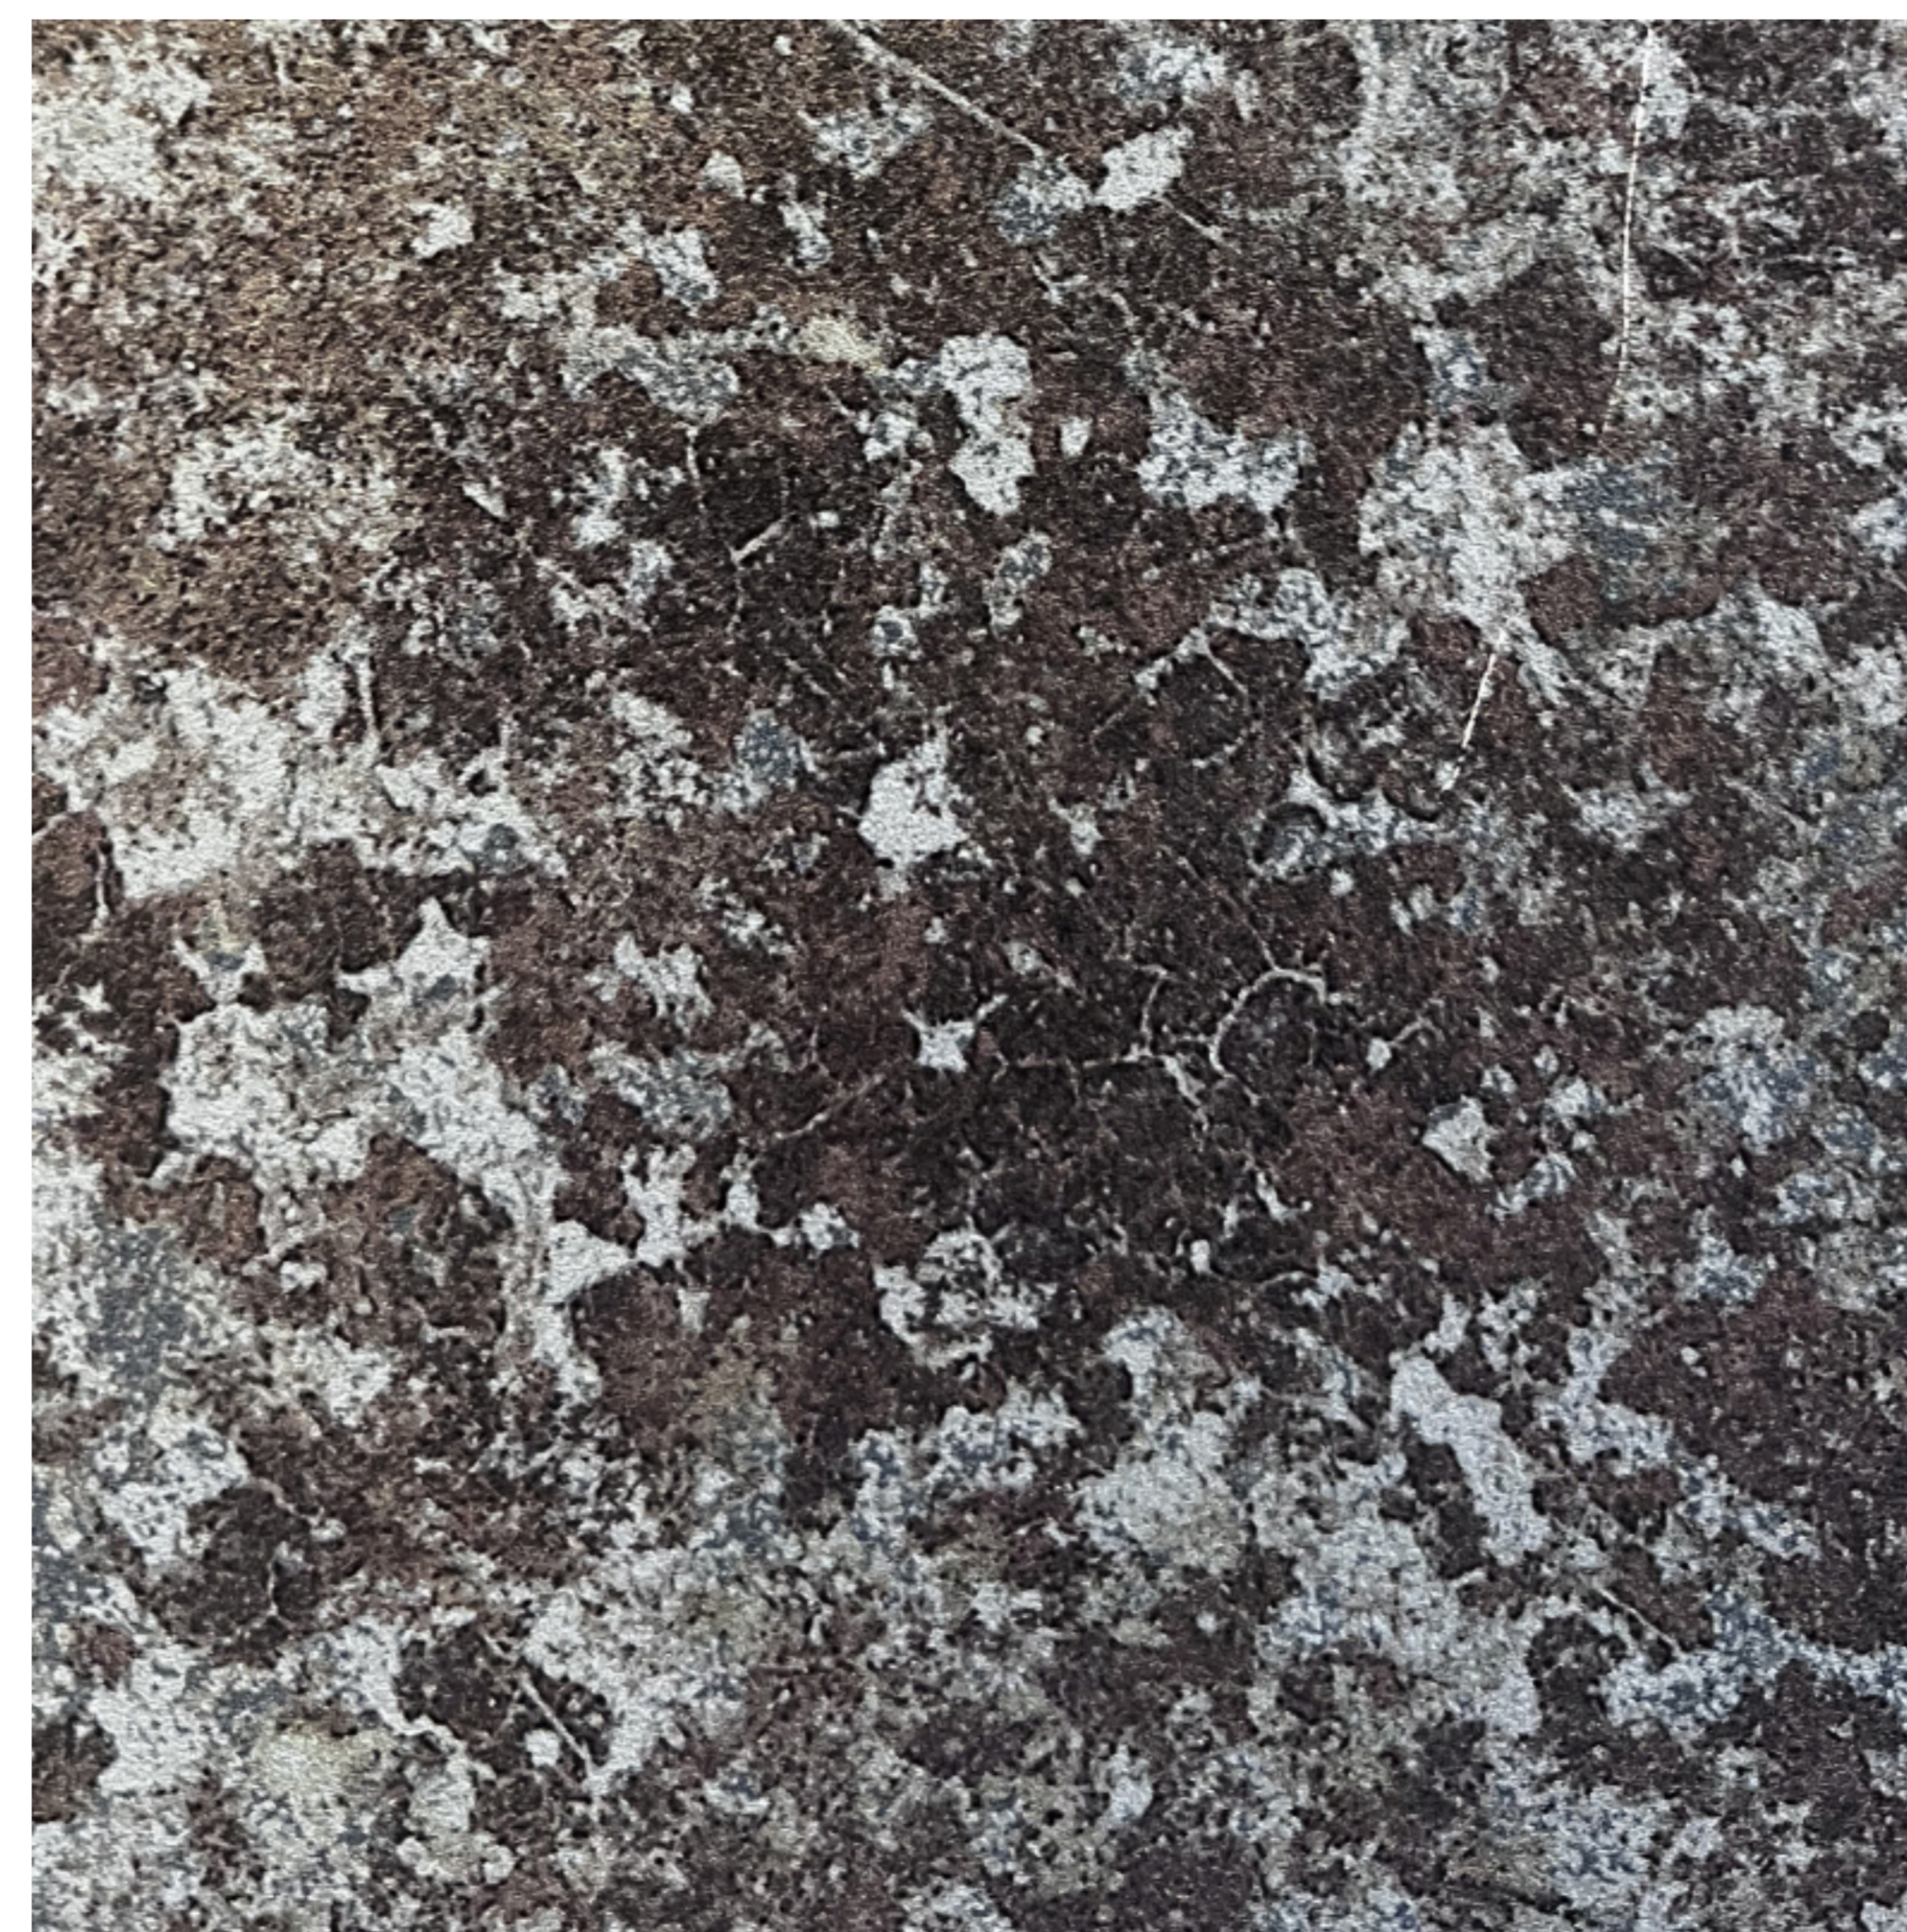

COLOURS: **Custom Wallpaper**
In GHOST range